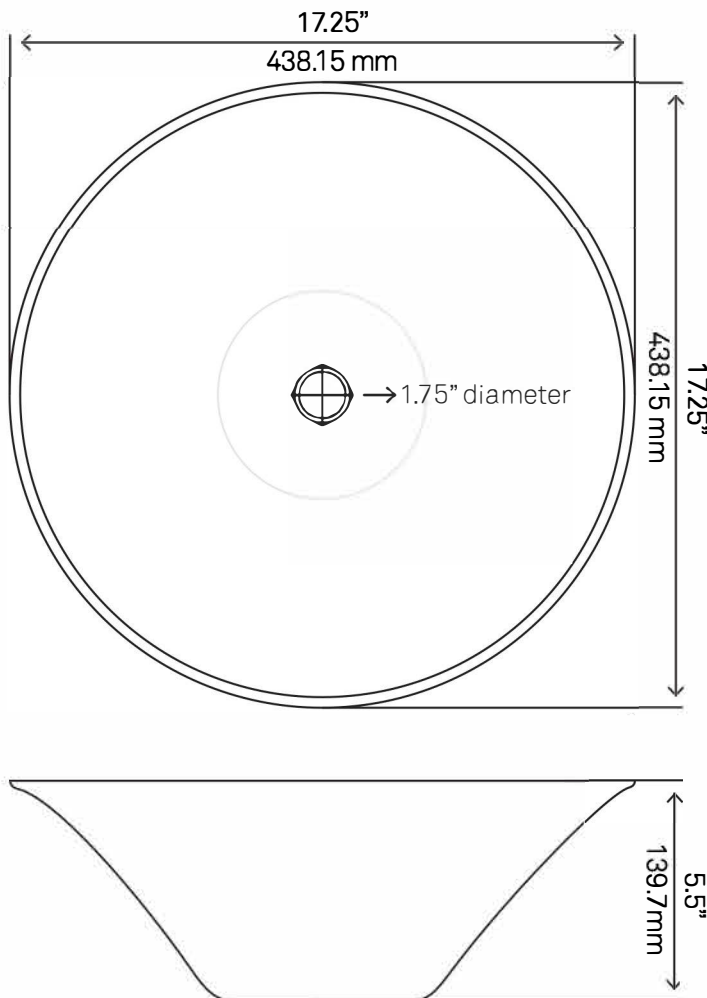

NOHP-G19012 CREDERE Artsy Glass Vessel Bathroom Sink

Requested By:

Specific Features:

STANDARD SPECIFICATIONS:

- Thick tempered glass vessel sink
- Artisan painted silver, black and blue tones
- High tempered glass
- Stain and scratch resistant inside
- Textured painted outside; polished inside
- Inner dimensions: 16.25" x 5"
- Above counter installation
- Standard U.S. plumbing connection
- Novatto faucet sold separately

Novatto Inc
TOLL FREE 844.404.4242
www.NovattoInc.com

PUD-BN-MR Vessel Sink Pop-Up Drain and Mounting Ring, Brushed Nickel

Requested By: _____

Specific Features: _____

STANDARD SPECIFICATIONS:

- Clicker pop-up vessel sink drain and mounting ring
- Brushed Nickel finish
- Solid brass construction
- Includes rubber seals and fastener for installation
- 9-inches total pop-up length
- Fits any standard 1.75-inch drain opening
- cUPC