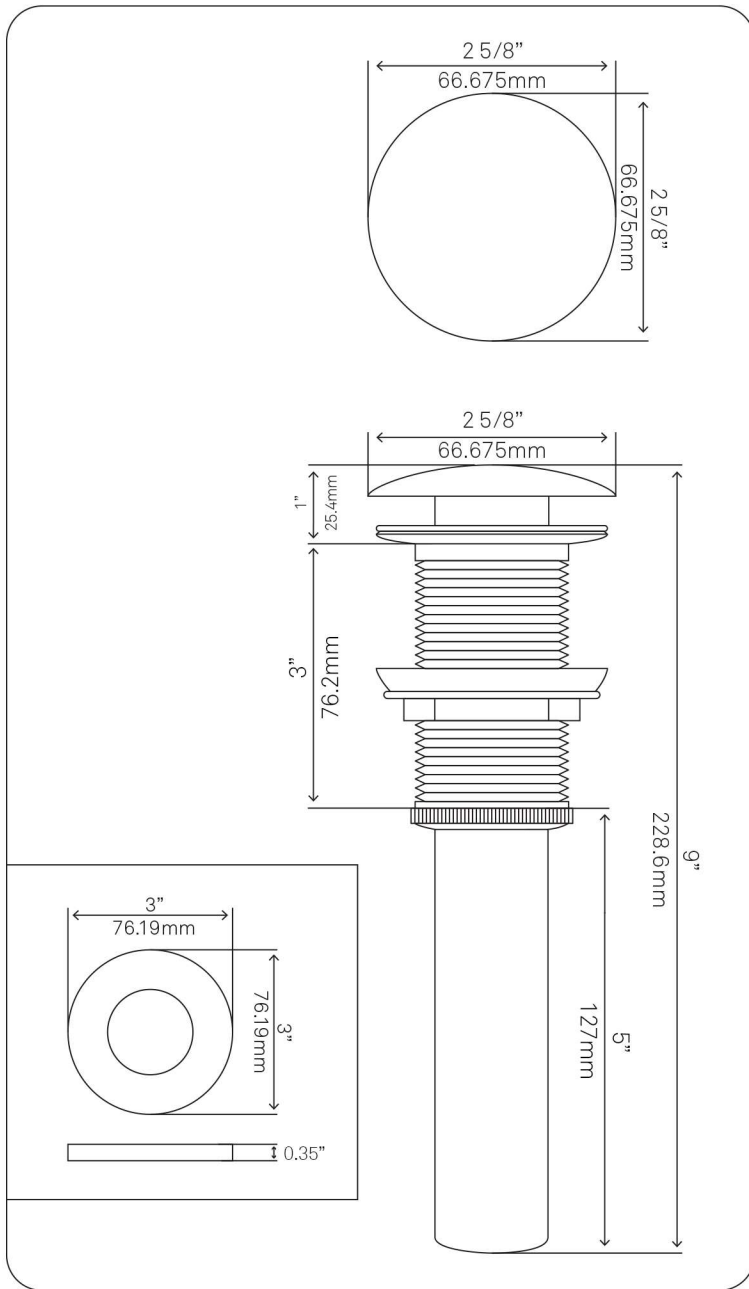

NOTES

Novatto reserves the right (1) to make changes in specifications and materials, and (2) to change or discontinue models, both without notice or obligation. Dimensions are for reference only, see www.NovattoInc.com for finish options and product availability.

Novatto Inc
TOLL FREE 844.404.4242
www.NovattoInc.com